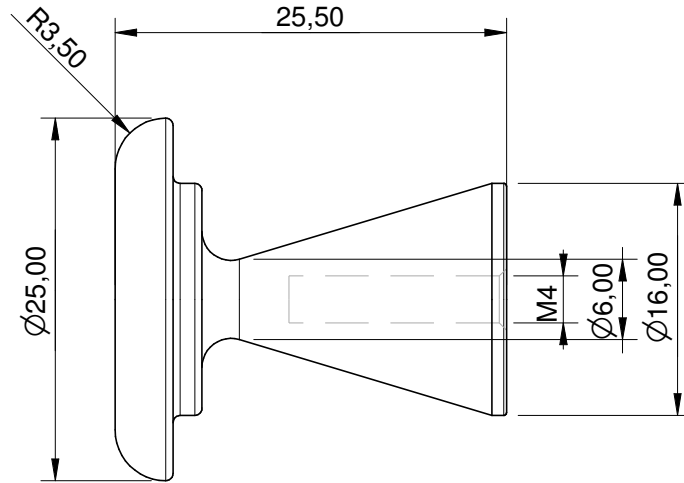

B

C

D

A

B

C

D

Itemref	Quantity	Material: edelstahl			Article No./Reference	
Drawn by Oliver Befurt		Checked by	Approved by	Bauteil/Part griff	Date 25.05.2010	Maßstab 2:1
BEFURT design exclusives aus edelstahl				möbelknopf TORONTO		
				2010-1500-BDS		Edition